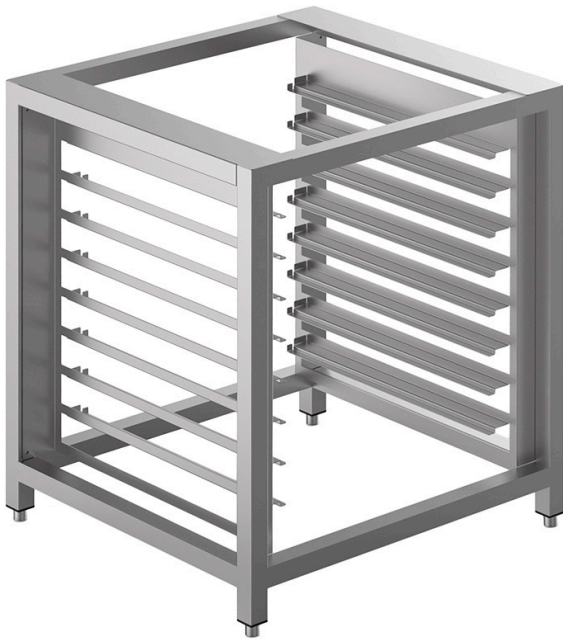

TVL425

STAND TO SUIT ALFA420/425/625 SERIES OVENS

Supports 16 Oven Trays 600x400mm

PRODUCT DIMENSIONS

- Dimensions (mm) (WxDxH): 800x800x900-950
- **24 months parts and labour warranty**